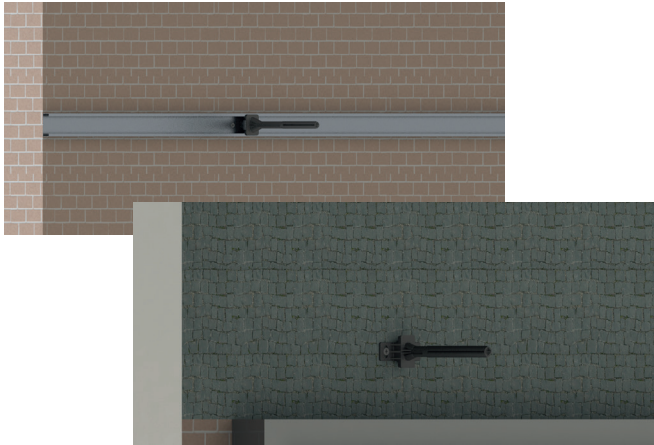

### DESCRIPTION

Reducer of thermal bridges, the Easyfix intermediate support is made of composite material. Consisting of a rod and an adjustable head, it is compatible with F45 and F47 furs. The intermediate support allows the fixing of the insulation on the metal furring.

### CHARACTERISTIC

- Thermal bridge reducer
- Easy installation
- Compatible to 45 mm and 47 mm wide furs
- Possibility to adjust the length of the support rod with pliers if necessary
- Modular for direct installation on an irregular wall

### OUR ADVANTAGES

- Precise and fast adjustment
- Easy to use
- Robustness

Ref.	Name	Type of building	Tapée menuiserie (mm)	Wool thickness (mm)	Condi.	Pack	L x l x h (mm)	Weight (kg)	Crt./pallet	Public Price (U/HT)	EAN Code
03019	Appui Easyfix 15-45	Renovation/ New	50-90	15-60	50 pcs.	ZC03	320 x 230 x 170	2.051	120	80.30 €	3760324604526

# IMPLEMENTATION

1. Fix the support on the rail or directly on the wall

2. Position the insulation

3. Fix the seal

4. Position the Easyvap vapor barrier membrane

5. Position the RT Easyfix pad

6. Adjust the head of the support then clip it