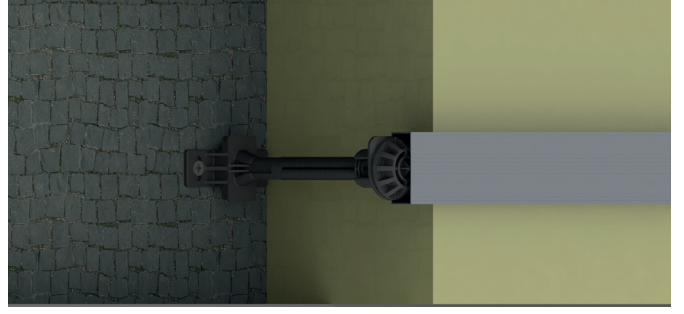

7. Final

Video link : <https://www.youtube.com/watch?v=cxSM9Zxcgwc>